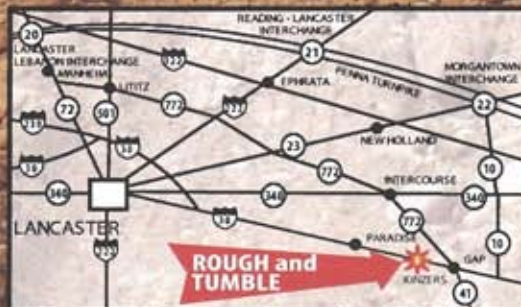

THE MOST COMPLETE STEAM & GAS SHOW IN THE EAST!

BUS GROUPS WELCOME

Any video taken at R&T must have Board approval before being offered for resale.

NO two-wheeled vehicles, firearms or alcoholic beverages are permitted on grounds

RAIN or SHINE

Enjoy the Rough & Tumble Experience!

ROUGH & TUMBLE ENGINEERS

64TH ANNUAL

Threshermen's Reunion

August 15-18, 2012

Located in the Heart of Lancaster County, PA

ROUGH & TUMBLE

4997 Lincoln Highway East
P.O. Box 9 ~ Kinzers, PA 17535
15 Miles East of Lancaster on Route 30

717.442.4249

www.roughandtumble.org

SPECIAL FEATURES

IHC TRACTOR

IHC GAS ENGINE

IHC SINGLE CYLINDER TRACTOR

DAILY EVENTS